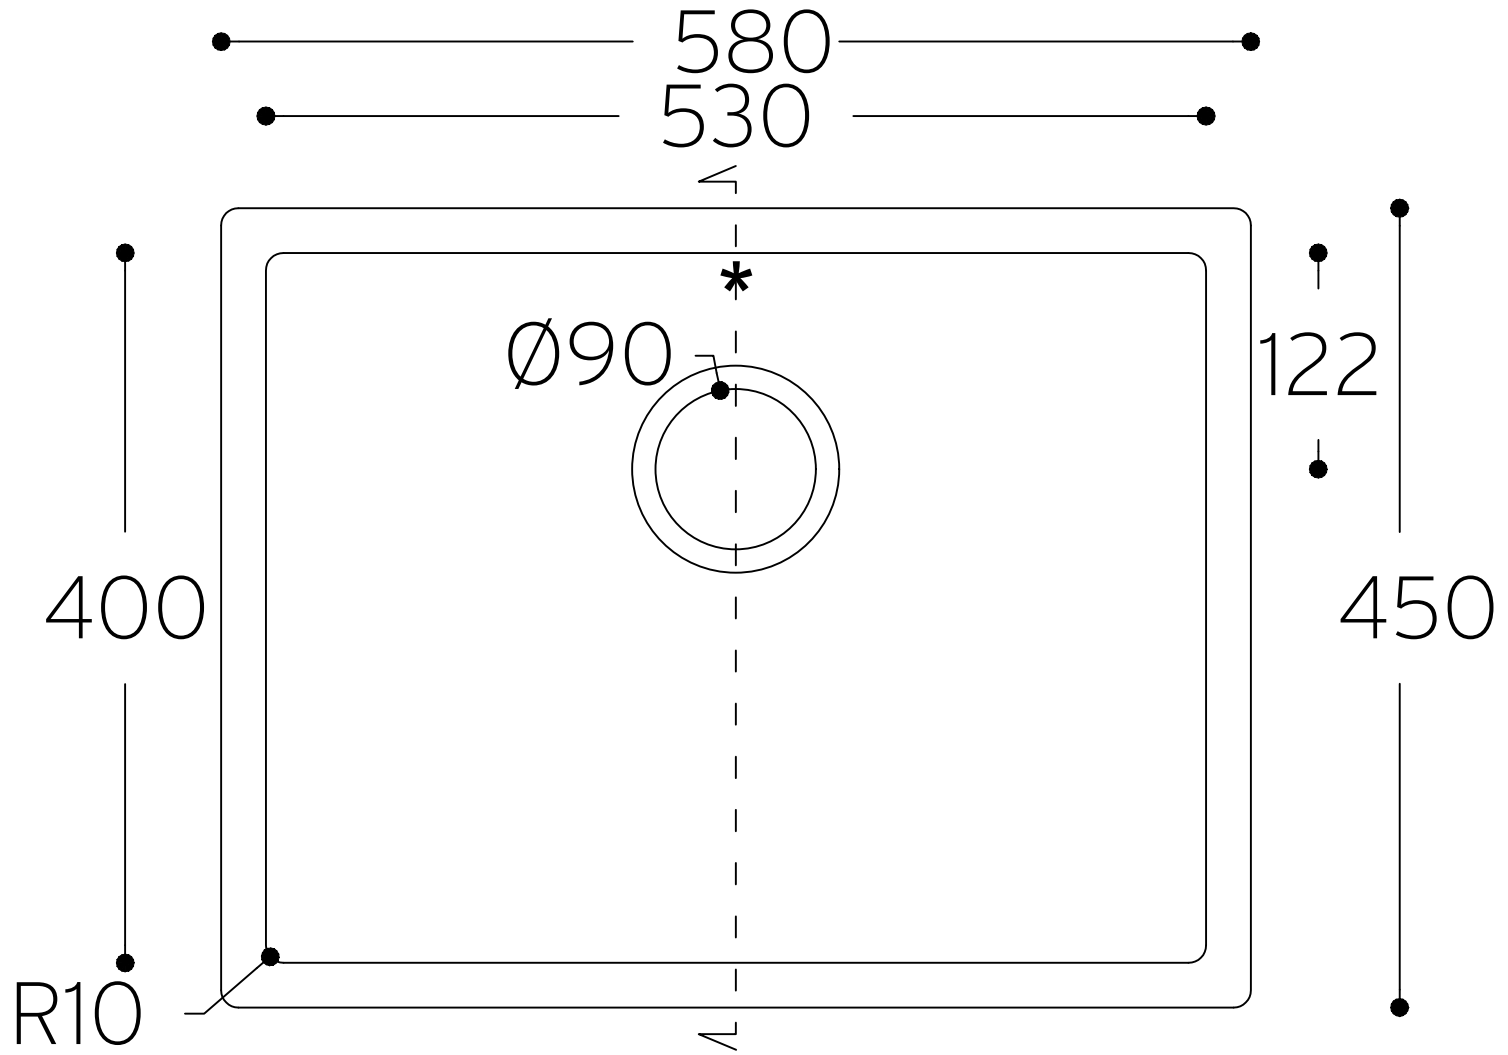

Spicy 970

TOP VIEW

* overflow

CROSS-SECTION

All dimensions in mm